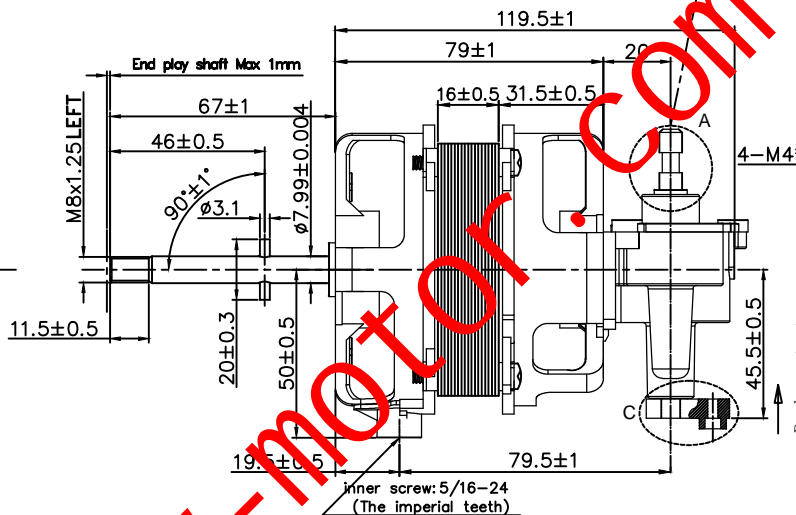

Rohs Compliance

REV	DESCRIPTION	DATE	BY
A			

电容印字图案: