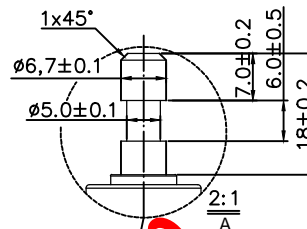

Rohs Compliance

REV	DESCRIPTION	DATE	BY
A			

电容印字图案: