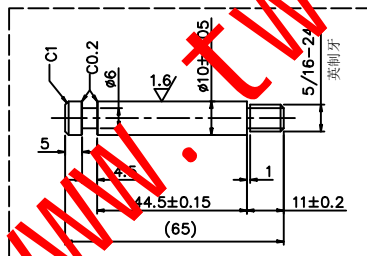

REMARK:

1. KIND OF MOTOR: SINGLE-PHASE ASYNCHRONOUS MOTOR WITH PERMANENT (4POLES);
2. DIRECTION OF ROTATION: CLOCK WISE (FROM SHAFT END);
3. SOURCE: SINGLE PHASE 220V/50Hz;
4. FUSE: 134° C/2A/250V (AUPO);
5. CAPACITOR: 1.2µF ±5%/400VED;
6. STATOR: 74*ø44*16mm, ROTOR: 15.5mm;
7. LEADER WIRE: UL 105° C*580/1060/1380mm;
8. PARAMETER: MAIN COIL: ø0.15*810T, AUX. COIL: ø0.13*(595T+180T+130T);
9. CLASS OF INSULATION: CLASS B;
10. PERFORMANCE (ON LOAD): Test load 16"AS (227G); 11. START VOLTAGE: >100V; HIGH=0.22A 48W 1260RPM 440Ω 12: Strength of gear box: 5KG-8KG. MED= 0.20A 44W 1150RPM 570Ω LOW= 0.18A 40W 950RPM 665Ω