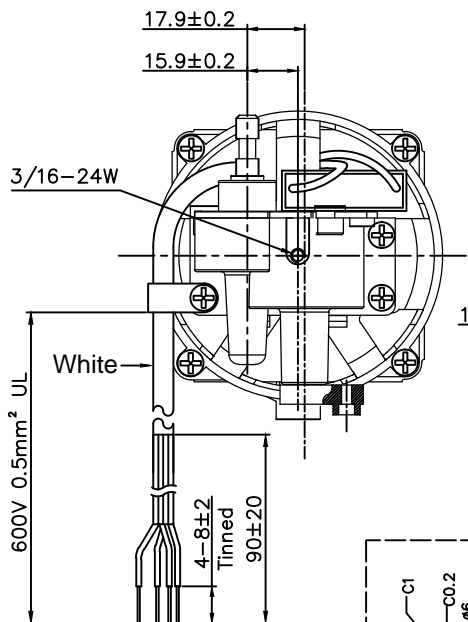

Rohs Compliance

REV	DESCRIPTION	DATE	BY
A			

电容印字图案: