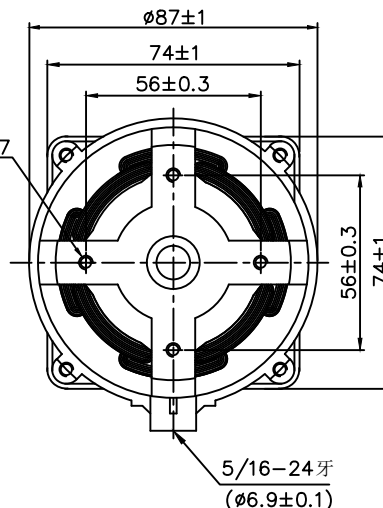

Rohs Compliance

REV	DESCRIPTION	DATE	BY
A			

电容印字图案: