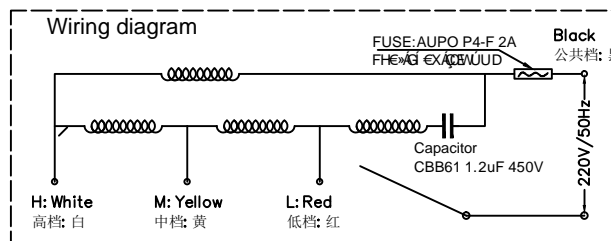

REMARK:

1. KIND OF MOTOR: SINGLE-PHASE ASYNCHRONOUS MOTOR WITH PERMANENT (4POLES);
2. DIRECTION OF ROTATION: CLOCK WISE (FROM SHAFT END);
3. SOURCE: SINGLE PHASE 220V/50Hz;
4. FUSE: 134° C/2A/250V (AUPO);
5. CAPACITOR: 1.2µF ±5%/400VED;
6. STATOR: 74*ø44*16mm, ROTOR: 15.5mm;
7. LEADER WIRE: UL 105° C*580/1060/1380mm;
8. PARAMETER: MAIN COIL: ø0.15*810T, AUX. COIL: ø0.13*(595T+180T+130T);
9. CLASS OF INSULATION: CLASS B;
10. PERFORMANCE (ON LOAD): Test load 16"AS (227G); 11. START VOLTAGE: >100V; HIGH=0.22A 48W 1260RPM 440Ω 12: Strength of gear box: 5KG-8KG. MED= 0.20A 44W 1150RPM 570Ω LOW= 0.18A 40W 950RPM 665Ω