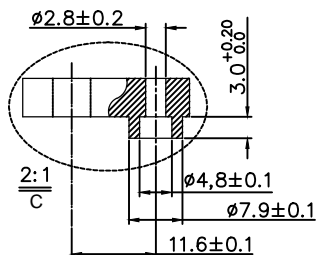

Rohs Compliance

REV	DESCRIPTION	DATE	BY
A			

电容印字图案: